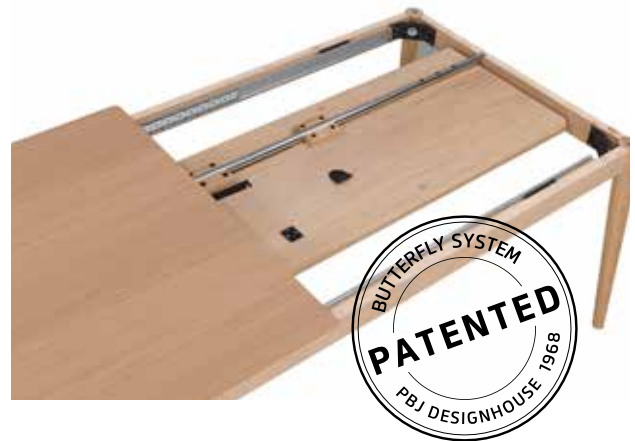

PBJ
DESIGNHOUSE
1968

HIDE COLLECTION

Hide collection

designed by Morten Svendsen

Hide table, Artus chair in Light oak lac.

Hide dining table is available as a fixed top as well as extendable.

Nicely rounded, solid legs with a nice detail at upper end.

If ordered with a butterfly leaf, the top slides to one side, to unfold the extension leaf - which will be in the same veneer as the table top.

Extension leaves to be ordered separately.

The Hide range of sideboards, highboards and display cabinets are veneered with rounded solid edges with mitre joints and rounded, tapered solid legs. Doors and drawers are with nicely recessed oval handles.

All cabinets are also beautifully veneered at the back, which means they can be free standing.

Frontpage:
Hide table, Alius chair in light oak.

Dining table

no 725175 - 175 cm
no 725220 - 220 cm

Rectangular dining table with possibility for patented butterfly extension in one end.. 8-12 or 10-14 seats - extended 12-16 or 14-18 seats.

L 175 W 95 H 75 cm
L 220 W 95 H 75 cm

Butterfly Extension to be ordered separately.

no 725100 - 1 pcs. butterfly extension
L 100 W 95

Hide table, Titan veneer chair in Light oak lac.

Oculus with Hide legs