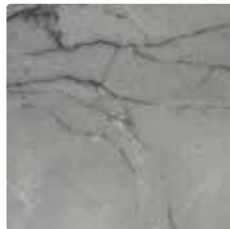

302 Yule grey