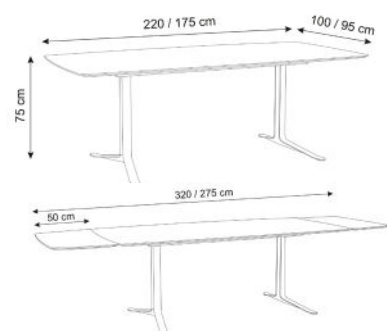

### FUSION table

No 735175 Main table

No 535049 1 x extension leaf 50 cm

Boat shaped dining table.  
with possibility for extension  
in each end. 4 - 6 seats -  
extended 8- 10 seats.

Extension leaves to be ordered  
separately.

L 175 W 95 H 75 cm.

### Fusion table

No 735220 Main table

No 535050 1 x extension leaf 50 cm

No 7386010 Storage for 2 ext.

Boat shaped dining table.  
with possibility for extension  
in each end. 6-8 seats  
- extended 10-12 seats.  
Magazine for ext. leaves can  
be mounted under table

Extension leaves to be ordered  
separately.

L 220 W 100 H 75 cm.