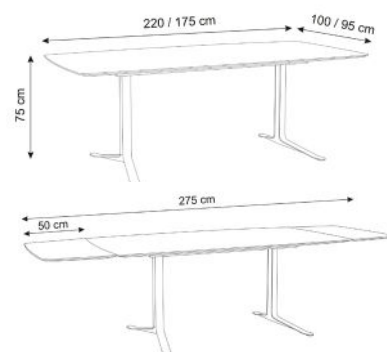

### FUSION table

No 735175 Main table

No 535049 1 x extension leaf 50 cm

Boat shaped dining table.  
with possibility for extension  
in each end. 4 - 6 seats -  
extended 8- 10 seats.

Extension leaves to be ordered  
separately.

L 175 W 95 H 75 cm.

### Fusion table

No 735220 Main table

No 535050 1 x extension leaf 50 cm

No 7386010 Storage for 2 ext.

Boat shaped dining table.  
with possibility for extension  
in each end. 6-8 seats  
- extended 10-12 seats.  
Magazine for ext. leaves can  
be mounted under table

Extension leaves to be ordered  
separately.

L 220 W 100 H 75 cm.