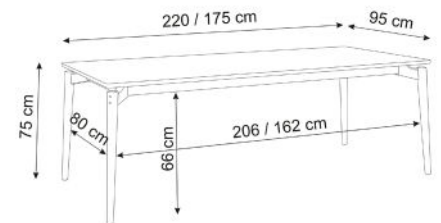

www.pbjdesignhouse.com

*Designed by
Morten Svendsen*

AERIS dining table

No 738175 - 175 cm

No 738220 - 220 cm

Rectangular dining table with possibility for extension in each end. 8-12 or 10-14 seats - extended 12-16 or 14-18 seats.

L 175 W 95 H 75 cm.

L 220 W 95 H 75 cm.

Extension and storage to be ordered separately.

No 7388060 - 1 pcs. extension leaf.

No 7386010 - 1 pcs. storage

AERIS round dining table

No 738105 - D 105 cm

- 4 seats. Max 1 ext.

No 738122 - D 122 cm

- 4 seats. Max 2 ext.

NO 738140 - D 140 cm

- 8 seats. Max. 2 ext.

Round dining table with possibility for extension in the middle. Each extension leaf gives 2 extra seats.

Extension leaf has to be ordered separately.