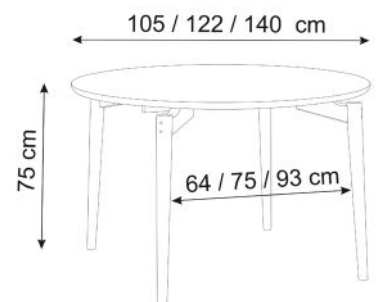

AERIS round dining table

No 738105 - D 105 cm

- 4 seats. Max 1 ext.

No 738122 - D 122 cm

- 4 seats. Max 2 ext.

NO 738140 - D 140 cm

- 8 seats. Max. 2 ext.

Round dining table with possibility for extension in the middle. Each extension leaf gives 2 extra seats.

Extension leaf has to be ordered separately.

No 738052 - 1 extension leaf to D 105.

No 738063 - 1 extension leaf to D 122.

No 738064 - 1 extension leaf to D 140.