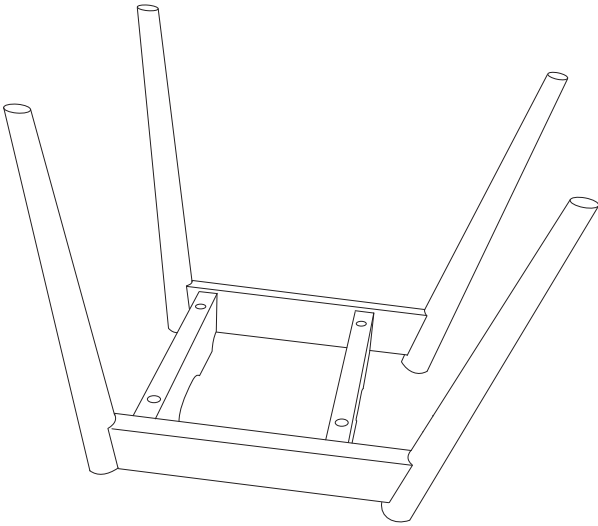

Artus

PBJ
DESIGNHOUSE
1968

A

6 x 60 mm

4

B

4 mm

1

	<p>Please tighten the screws/legs after 4-5 weeks of use and then subsequently every 4-5 months.</p>
	<p>We do not recommend that young children are present during assembly due to the risk of choking on small parts and/or injury. Never leave your child unattended with furniture that has not been fully assembled.</p>
	<p>Do not push or drag boxes or furniture across the floor - please lift when moving.</p>
	<p>This product is for indoor use only.</p>
	<p>Do not place the furniture in direct sunlight.</p>
	<p>Do not use furniture as a climbing aid.</p>
	<p>Do not stand or jump on the chair.</p>