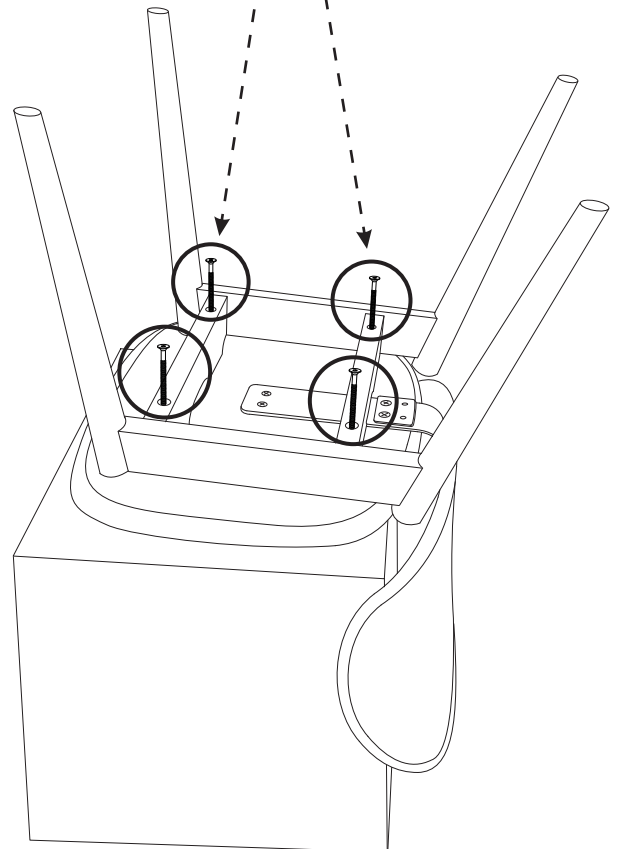

Artus

PBJ
DESIGNHOUSE
1968

A

6 x 60 mm

4

B

4 mm

1

	<p>Please tighten the screws/legs after 4-5 weeks of use and then subsequently every 4-5 months.</p>
	<p>We do not recommend that young children are present during assembly due to the risk of choking on small parts and/or injury. Never leave your child unattended with furniture that has not been fully assembled.</p>
	<p>Do not push or drag boxes or furniture across the floor - please lift when moving.</p>
	<p>This product is for indoor use only.</p>
	<p>Do not place the furniture in direct sunlight.</p>
	<p>Do not use furniture as a climbing aid.</p>
	<p>Do not stand or jump on the chair.</p>