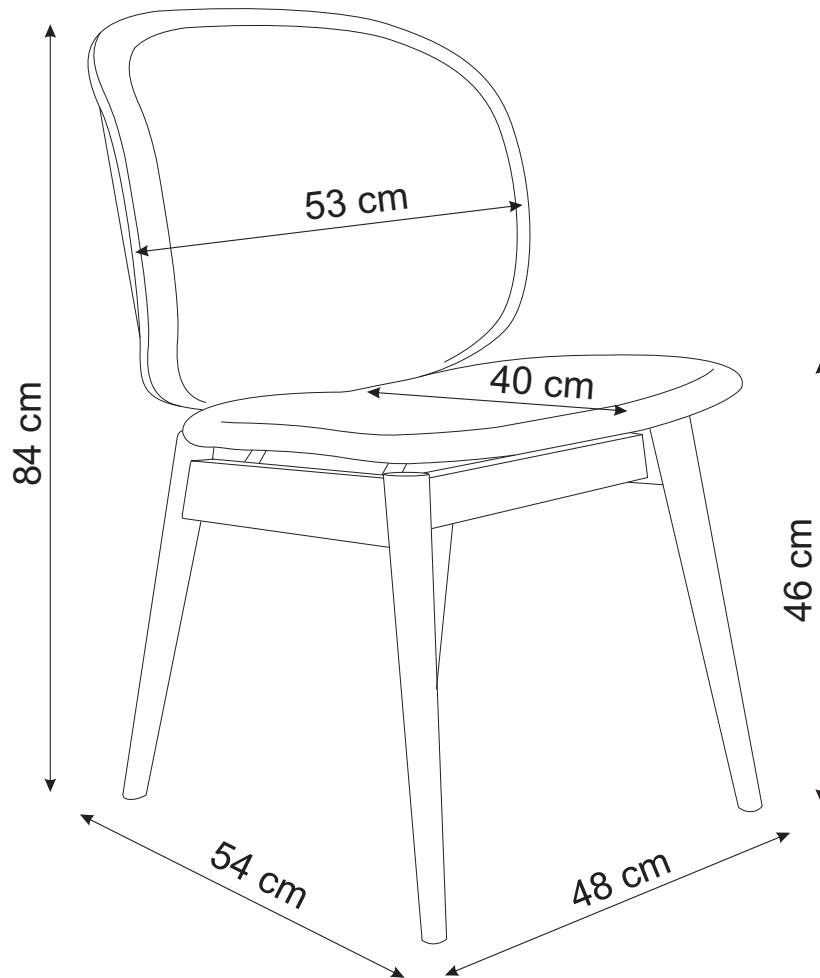

Artus

PBJ
DESIGNHOUSE
1968

A

6 x 60 mm

4

B

4 mm

1