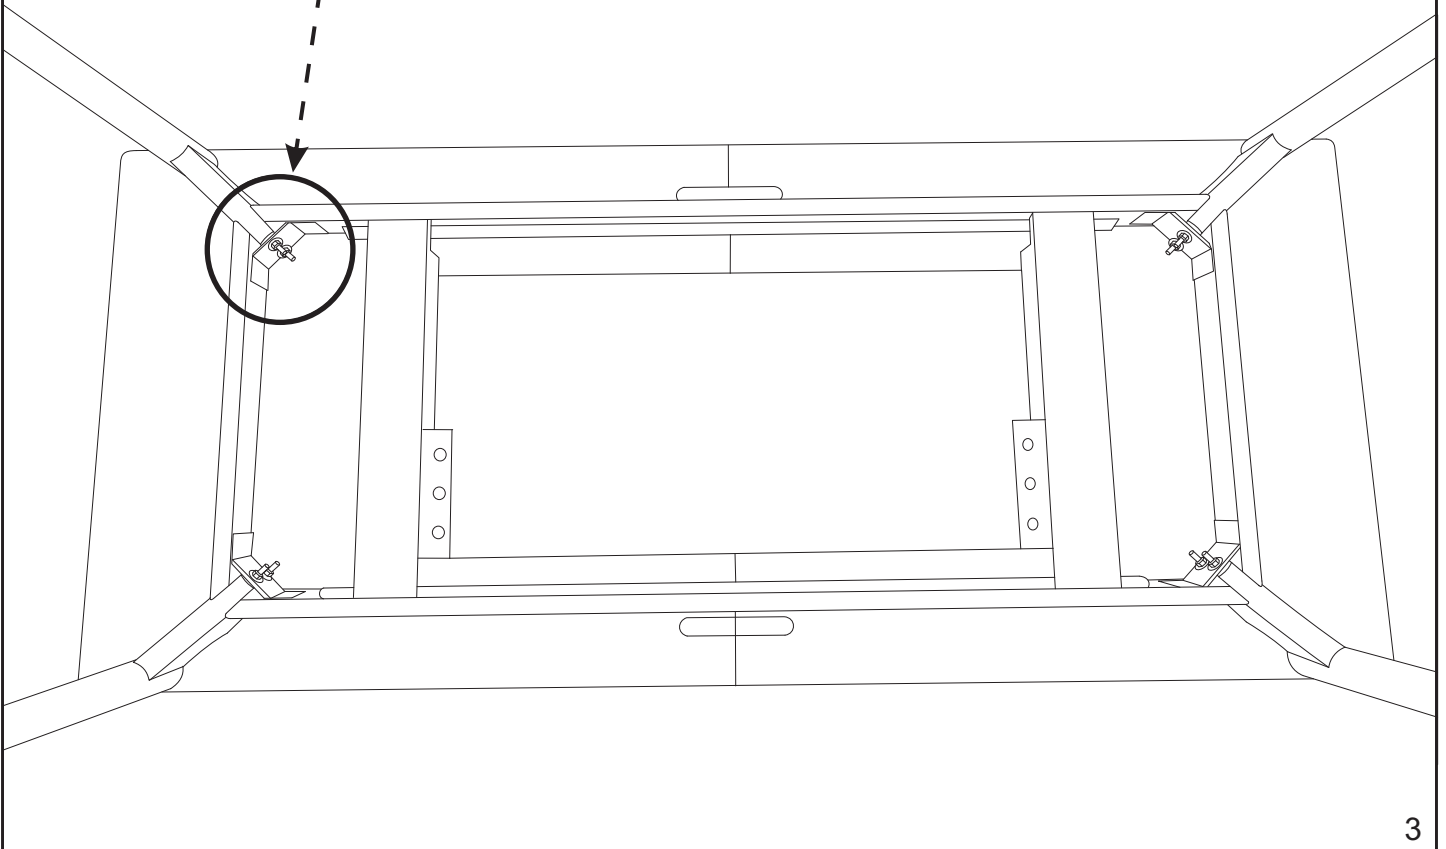

# Aeris

**PBJ**  
DESIGNHOUSE  
1968

**A**

10 mm

8

**B**

10 mm

8

17 mm

**1**

2

3

4

5

	<p>Please tighten the screws/legs after 4-5 weeks of use and then subsequently every 4-5 months.</p>
	<p>We do not recommend that young children are present during assembly due to the risk of choking on small parts and/or injury. Never leave your child unattended with furniture that has not been fully assembled.</p>
	<p>Requires 2 persons to lift.</p>
	<p>Do not push or drag boxes or furniture across the floor - please lift when moving.</p>
	<p>We recommend using a non-slip rug underlay.</p>
	<p>This product is for indoor use only.</p>
	<p>Do not place the furniture in direct sunlight.</p>
	<p>Do not use furniture as a climbing aid.</p>
	<p>Do not sit, stand or jump on the table</p>