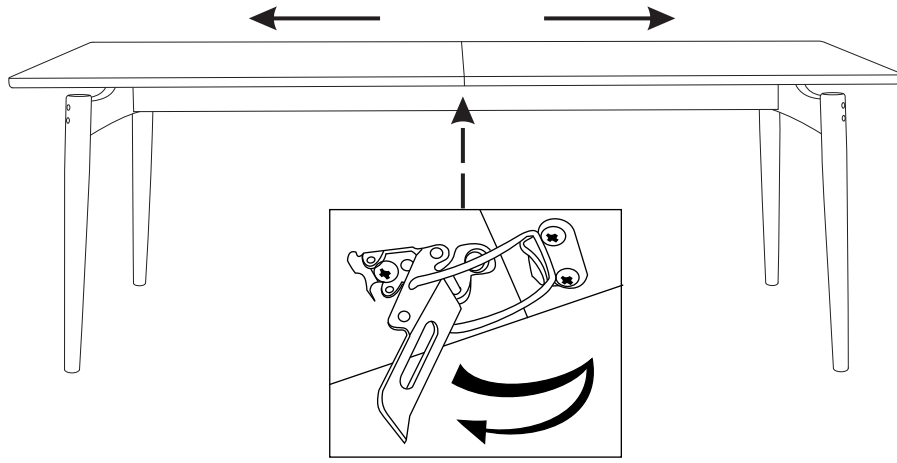

# Aeris

**PBJ**  
DESIGNHOUSE  
1968

**A**

10 mm

8

**B**

10 mm

8

17 mm

**1**

2

3

4

5

	<p>Please tighten the screws/legs after 4-5 weeks of use and then subsequently every 4-5 months.</p>
	<p>We do not recommend that young children are present during assembly due to the risk of choking on small parts and/or injury. Never leave your child unattended with furniture that has not been fully assembled.</p>
	<p>Requires 2 persons to lift.</p>
	<p>Do not push or drag boxes or furniture across the floor - please lift when moving.</p>
	<p>We recommend using a non-slip rug underlay.</p>
	<p>This product is for indoor use only.</p>
	<p>Do not place the furniture in direct sunlight.</p>
	<p>Do not use furniture as a climbing aid.</p>
	<p>Do not sit, stand or jump on the table</p>