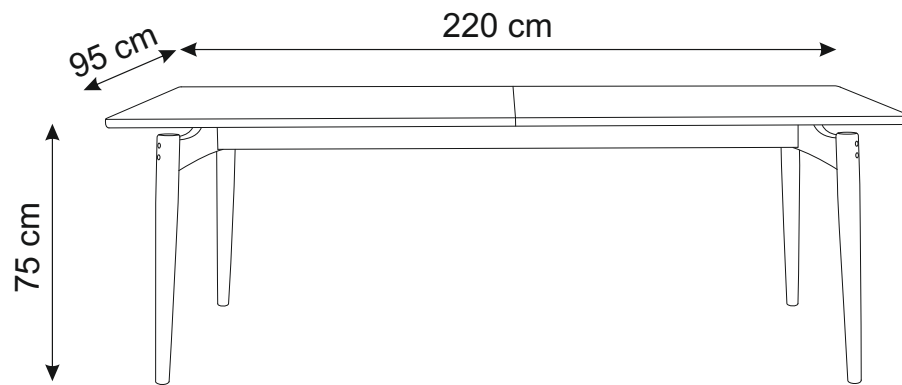

# Aeris

**PBJ**  
DESIGNHOUSE  
1968

**A**

10 mm

8

**B**

10 mm

8

17 mm

**1**

2

3

4

5

	<p>Please tighten the screws/legs after 4-5 weeks of use and then subsequently every 4-5 months.</p>
	<p>We do not recommend that young children are present during assembly due to the risk of choking on small parts and/or injury. Never leave your child unattended with furniture that has not been fully assembled.</p>
	<p>Requires 2 persons to lift.</p>
	<p>Do not push or drag boxes or furniture across the floor - please lift when moving.</p>
	<p>We recommend using a non-slip rug underlay.</p>
	<p>This product is for indoor use only.</p>
	<p>Do not place the furniture in direct sunlight.</p>
	<p>Do not use furniture as a climbing aid.</p>
	<p>Do not sit, stand or jump on the table</p>