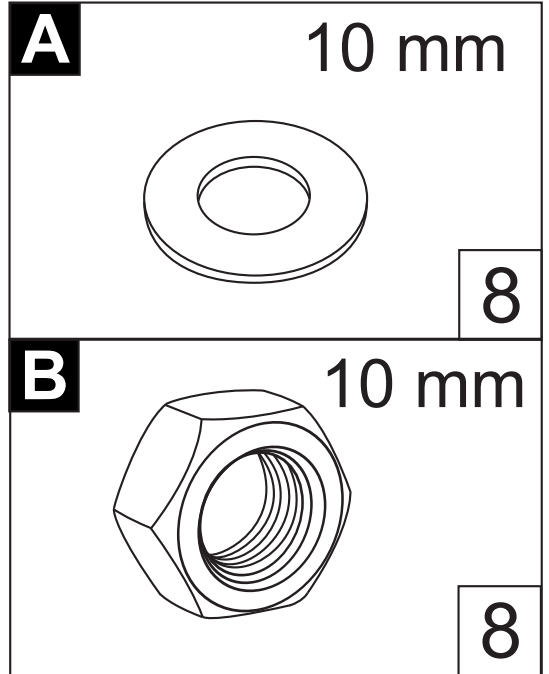

# Aeris

**PBJ**  
DESIGNHOUSE  
1968

**A**

10 mm

8

**B**

10 mm

8

17 mm

**1**

2

3

4

5

	<p>Please tighten the screws/legs after 4-5 weeks of use and then subsequently every 4-5 months.</p>
	<p>We do not recommend that young children are present during assembly due to the risk of choking on small parts and/or injury. Never leave your child unattended with furniture that has not been fully assembled.</p>
	<p>Requires 2 persons to lift.</p>
	<p>Do not push or drag boxes or furniture across the floor - please lift when moving.</p>
	<p>We recommend using a non-slip rug underlay.</p>
	<p>This product is for indoor use only.</p>
	<p>Do not place the furniture in direct sunlight.</p>
	<p>Do not use furniture as a climbing aid.</p>
	<p>Do not sit, stand or jump on the table</p>