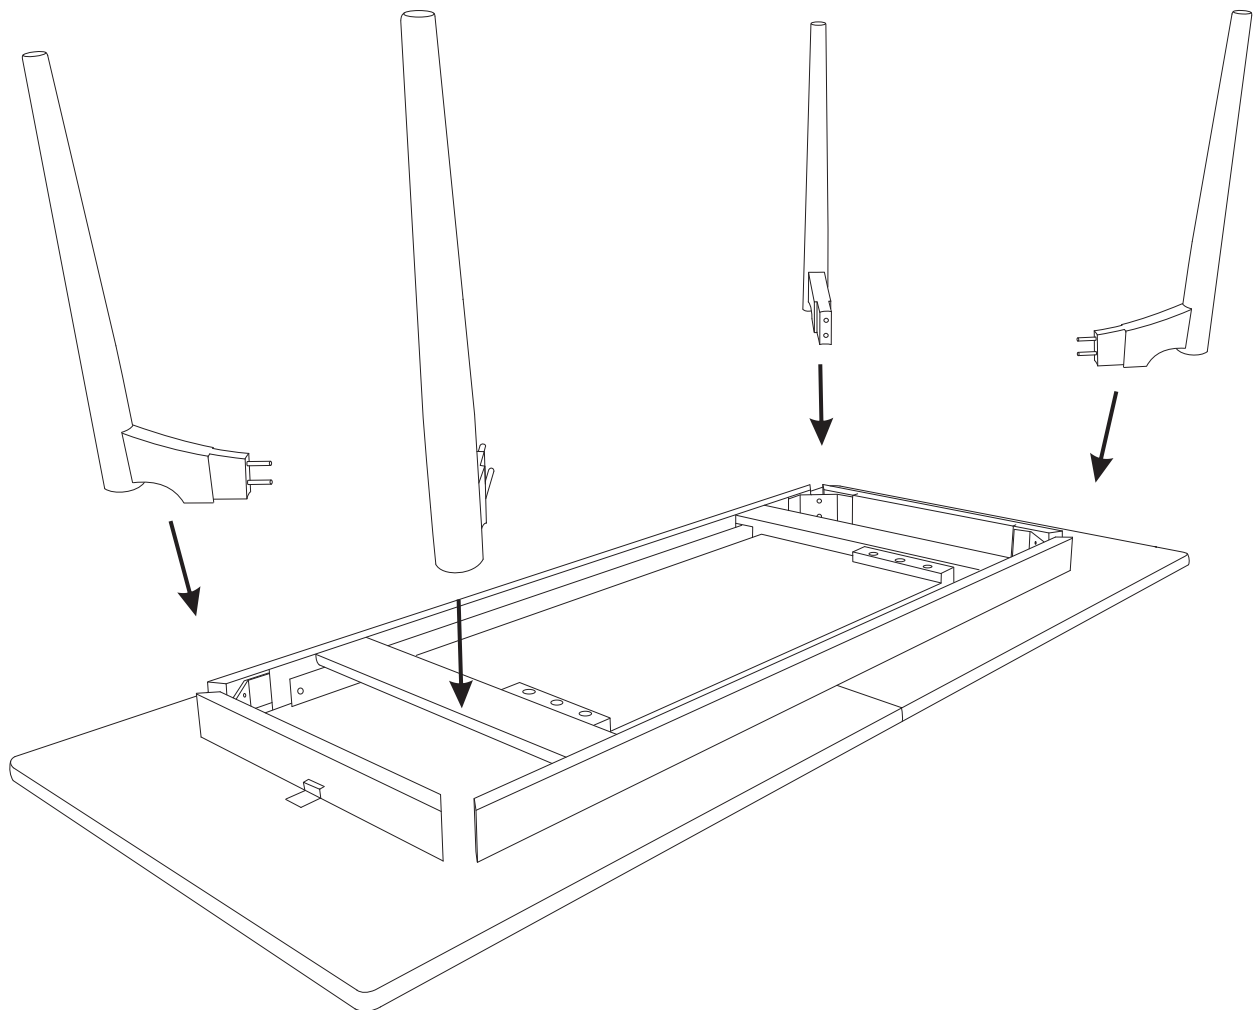

# Aeris

**PBJ**  
DESIGNHOUSE  
1968

**A**

10 mm

8

**B**

10 mm

8

17 mm

**1**

2

3

4

5

	<p>Please tighten the screws/legs after 4-5 weeks of use and then subsequently every 4-5 months.</p>
	<p>We do not recommend that young children are present during assembly due to the risk of choking on small parts and/or injury. Never leave your child unattended with furniture that has not been fully assembled.</p>
	<p>Requires 2 persons to lift.</p>
	<p>Do not push or drag boxes or furniture across the floor - please lift when moving.</p>
	<p>We recommend using a non-slip rug underlay.</p>
	<p>This product is for indoor use only.</p>
	<p>Do not place the furniture in direct sunlight.</p>
	<p>Do not use furniture as a climbing aid.</p>
	<p>Do not sit, stand or jump on the table</p>