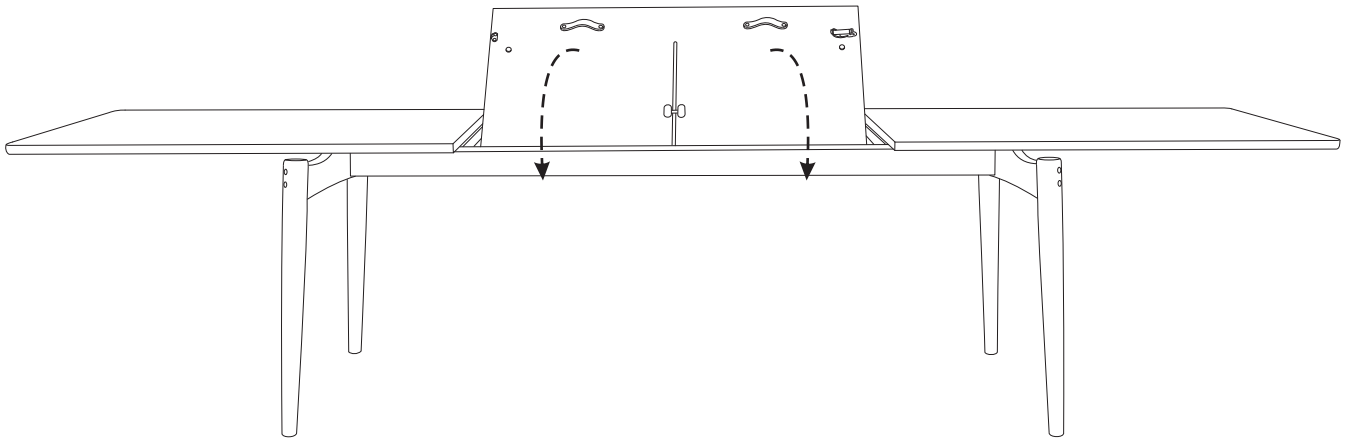

17 mm

**1**

2

3

4

5

	<p>Please tighten the screws/legs after 4-5 weeks of use and then subsequently every 4-5 months.</p>
	<p>We do not recommend that young children are present during assembly due to the risk of choking on small parts and/or injury. Never leave your child unattended with furniture that has not been fully assembled.</p>
	<p>Requires 2 persons to lift.</p>
	<p>Do not push or drag boxes or furniture across the floor - please lift when moving.</p>
	<p>We recommend using a non-slip rug underlay.</p>
	<p>This product is for indoor use only.</p>
	<p>Do not place the furniture in direct sunlight.</p>
	<p>Do not use furniture as a climbing aid.</p>
	<p>Do not sit, stand or jump on the table</p>