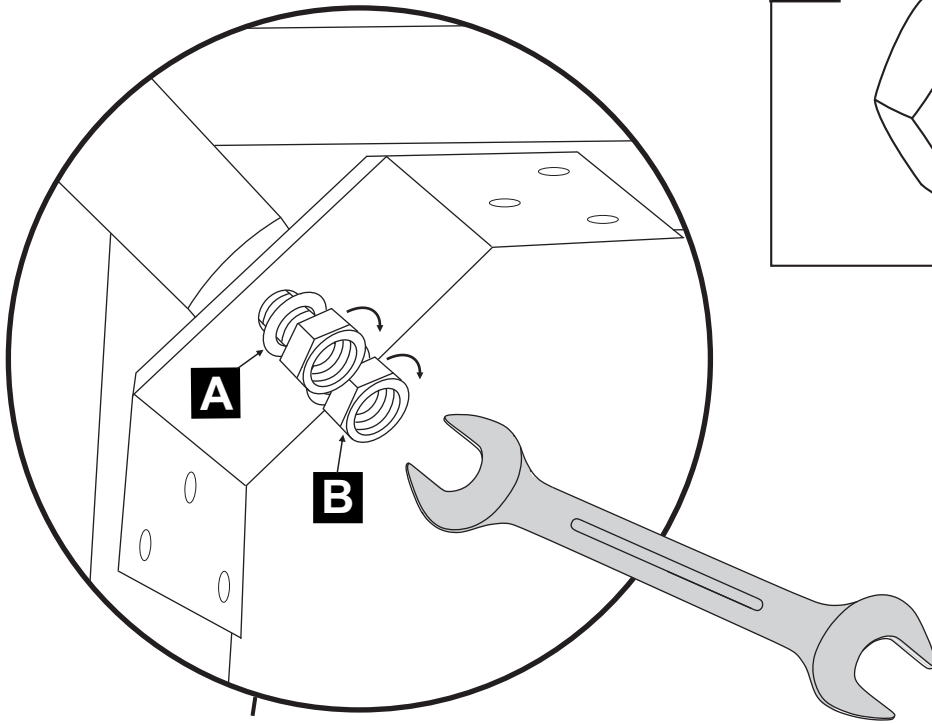

# Aeris

**PBJ**  
DESIGNHOUSE  
1968

**A**

10 mm

8

**B**

10 mm

8

17 mm

**1**

2

3

4

5

	<p>Please tighten the screws/legs after 4-5 weeks of use and then subsequently every 4-5 months.</p>
	<p>We do not recommend that young children are present during assembly due to the risk of choking on small parts and/or injury. Never leave your child unattended with furniture that has not been fully assembled.</p>
	<p>Requires 2 persons to lift.</p>
	<p>Do not push or drag boxes or furniture across the floor - please lift when moving.</p>
	<p>We recommend using a non-slip rug underlay.</p>
	<p>This product is for indoor use only.</p>
	<p>Do not place the furniture in direct sunlight.</p>
	<p>Do not use furniture as a climbing aid.</p>
	<p>Do not sit, stand or jump on the table</p>