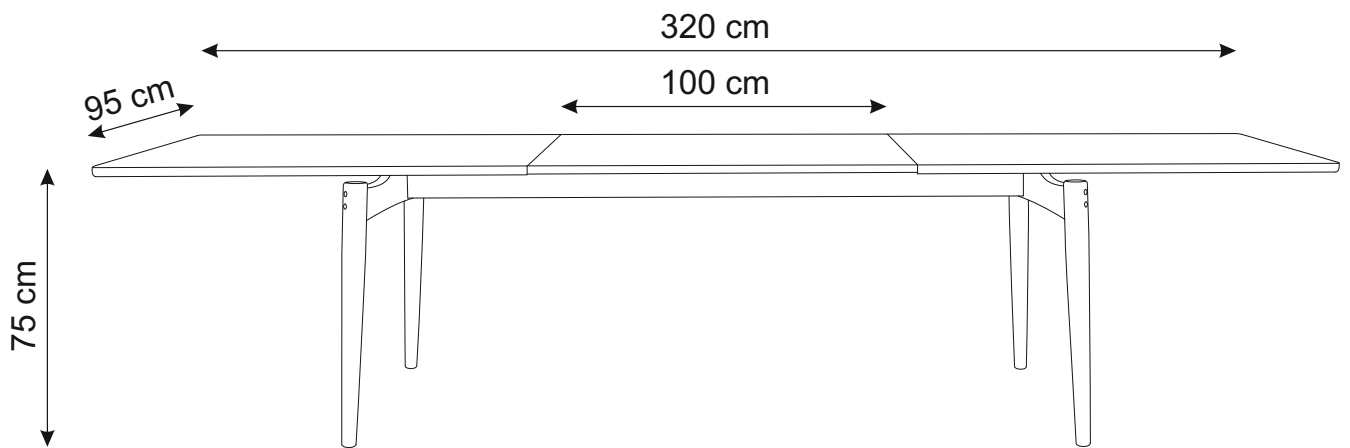

# Aeris

**PBJ**  
DESIGNHOUSE  
1968

**A**

10 mm

8

**B**

10 mm

8

17 mm

**1**

2

3

4

5

	<p>Please tighten the screws/legs after 4-5 weeks of use and then subsequently every 4-5 months.</p>
	<p>We do not recommend that young children are present during assembly due to the risk of choking on small parts and/or injury. Never leave your child unattended with furniture that has not been fully assembled.</p>
	<p>Requires 2 persons to lift.</p>
	<p>Do not push or drag boxes or furniture across the floor - please lift when moving.</p>
	<p>We recommend using a non-slip rug underlay.</p>
	<p>This product is for indoor use only.</p>
	<p>Do not place the furniture in direct sunlight.</p>
	<p>Do not use furniture as a climbing aid.</p>
	<p>Do not sit, stand or jump on the table</p>